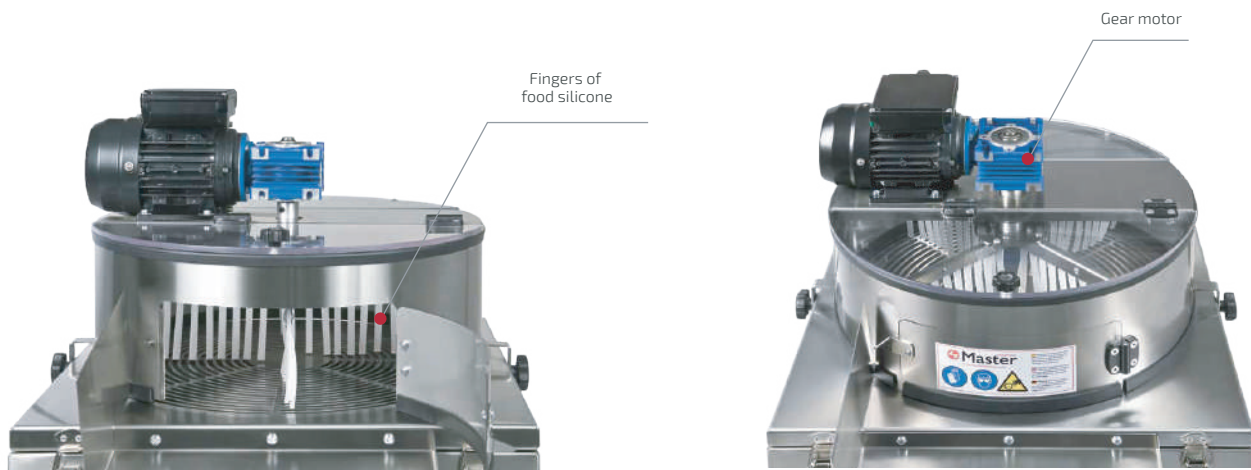

MT GENTLE 50

Details of electricity	180 W / 230 V
Machine weight	30 kg
Dimensions of the machine	50 x 50 x 130 cm
Dimensions of the box	54 x 64 x 62 cm
Production in wet	9 kg/h
Number of blades	2 units
Working zone	45 cm
Noise	73 dB
Material of the machine	Stainless steel
Adjustable cut height	Yes
Powerful air-cooled gear motor	Yes
Air-cooled engine	Yes
Quick access window to upper container	Yes
Security system	Yes
Fingers of food silicone	Yes
Air suction	No
Warranty	5 years

- + The softest way to trim your plants to perfection.
- + The safest, cleanest and fastest way to clean your plants.
- + Made of stainless steel without any kind of paint to avoid contaminating the flowers.
- + Stainless steel is characterized as a hygienic, clean and durable material. In addition, it prevents oxidation
- + With an electric motor and a gear motor with great power in order to move the flowers without jams or overheating the motor.
- + Adjustable inclination to release the flowers quickly.
- + Very quiet.
- + Equipped with a powerful motor and 2 sharp and calibrated blades of hardened steel for a durable and precision cut.
- + The block is held by 4 legs that give a stability that no other trimmer offers.

MT GENTLE

2 machines in 1

Turn your MT Gentle into a MT Standard, simply by changing the grid and adding 2 wings. No need for tools. Depending on the variety and way of cultivation, you can choose whether to work with the MT Gentle or the MT Standard

The MT GENTLE is used in GMP certified facilities across Europe