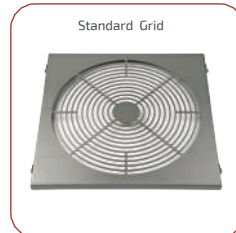

MT GENTLE

2 machines in 1

Turn your MT Gentle into a MT Standard, simply by changing the grid and adding 2 wings. No need for tools. Depending on the variety and way of cultivation, you can choose whether to work with the MT Gentle or the MT Standard

MT GENTLE

MT STANDARD

Technical service and spare parts